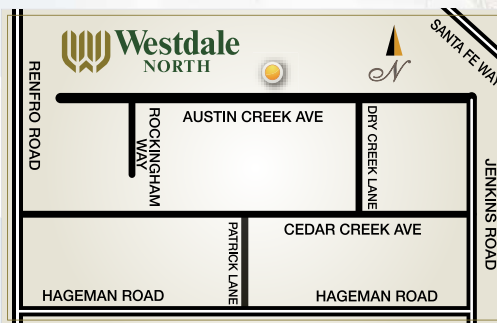

Westdale North

From the low $500's

Featuring:

- Estate-size home sites
- 3-4 Bedrooms
- 3 Car garages
- RV parking
- Owned solar