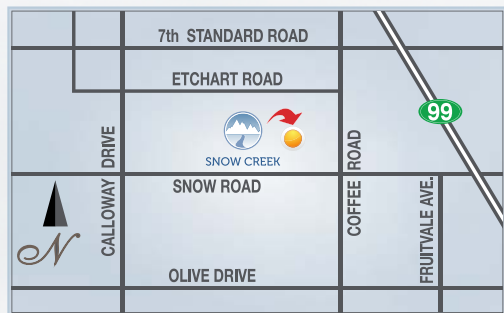

Welcome to the Neighborhood

Old River Village

From the mid \$300's

Model home location:
9709 Blountsville Drive
Open daily 11am-5pm

Featuring:

- 3-4 Bedrooms
- 2 1/2-3 Car garages
- Owned solar
- Oversized patios