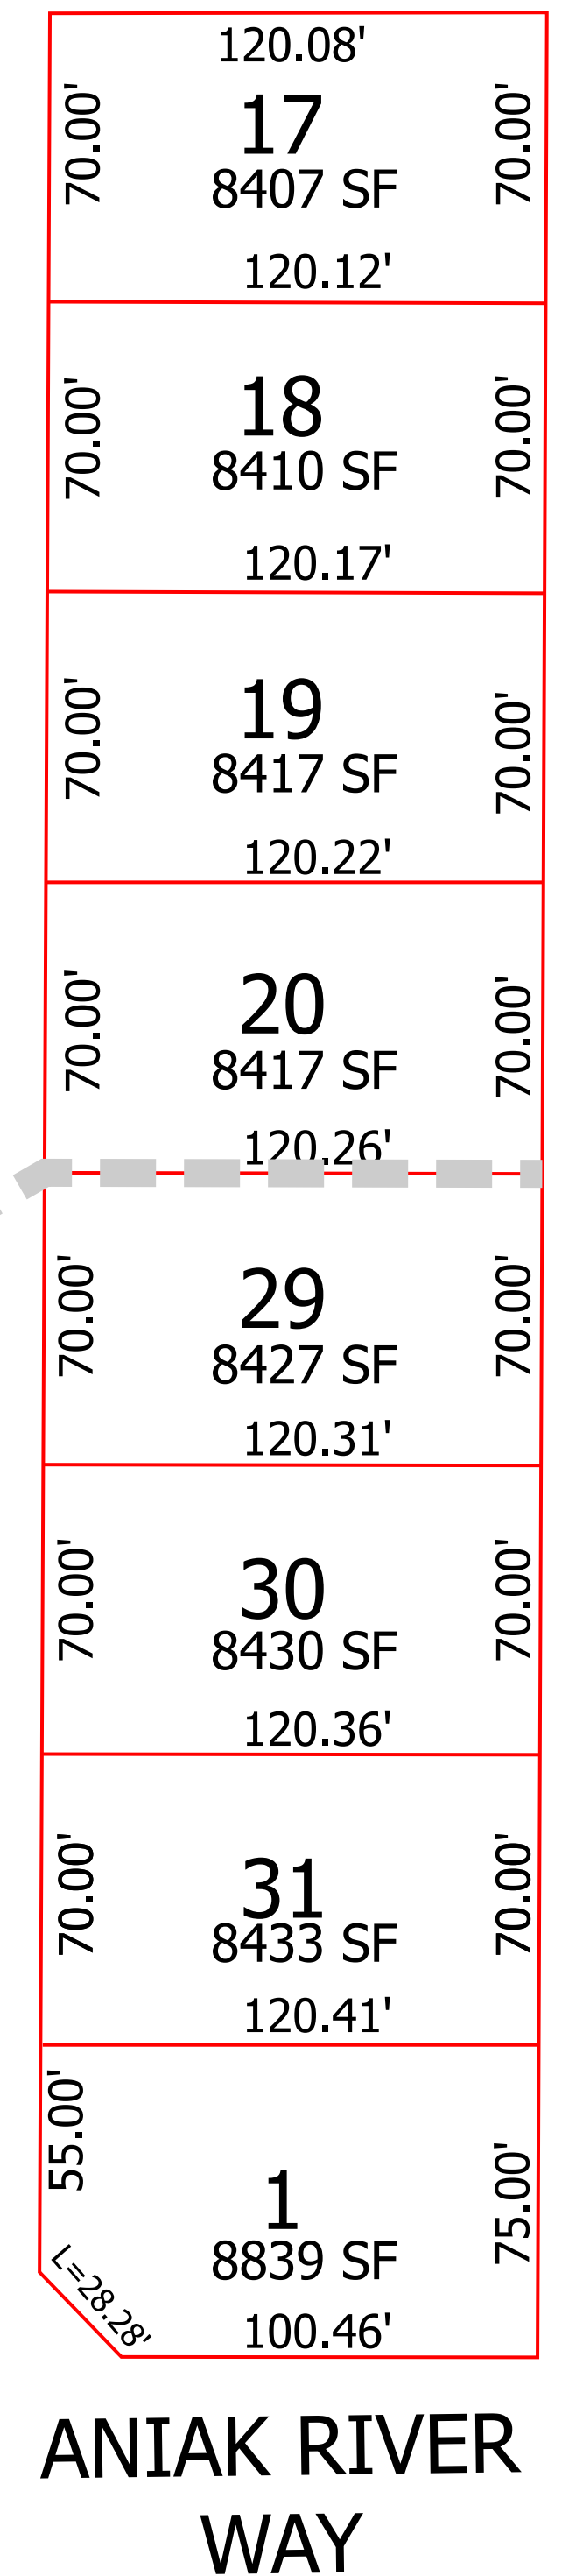

FROEHLICH
SIGNATURE HOMES

Tract 6577

THE
ENCLAVE
at BV

BUENA VISTA ROAD

CROWN HEIGHTS STREET

EVERCLEAR AVENUE

PHASE 1

ARUNDEL WAY

PHASE 2

GARRISON STREET

ANIAK RIVER WAY