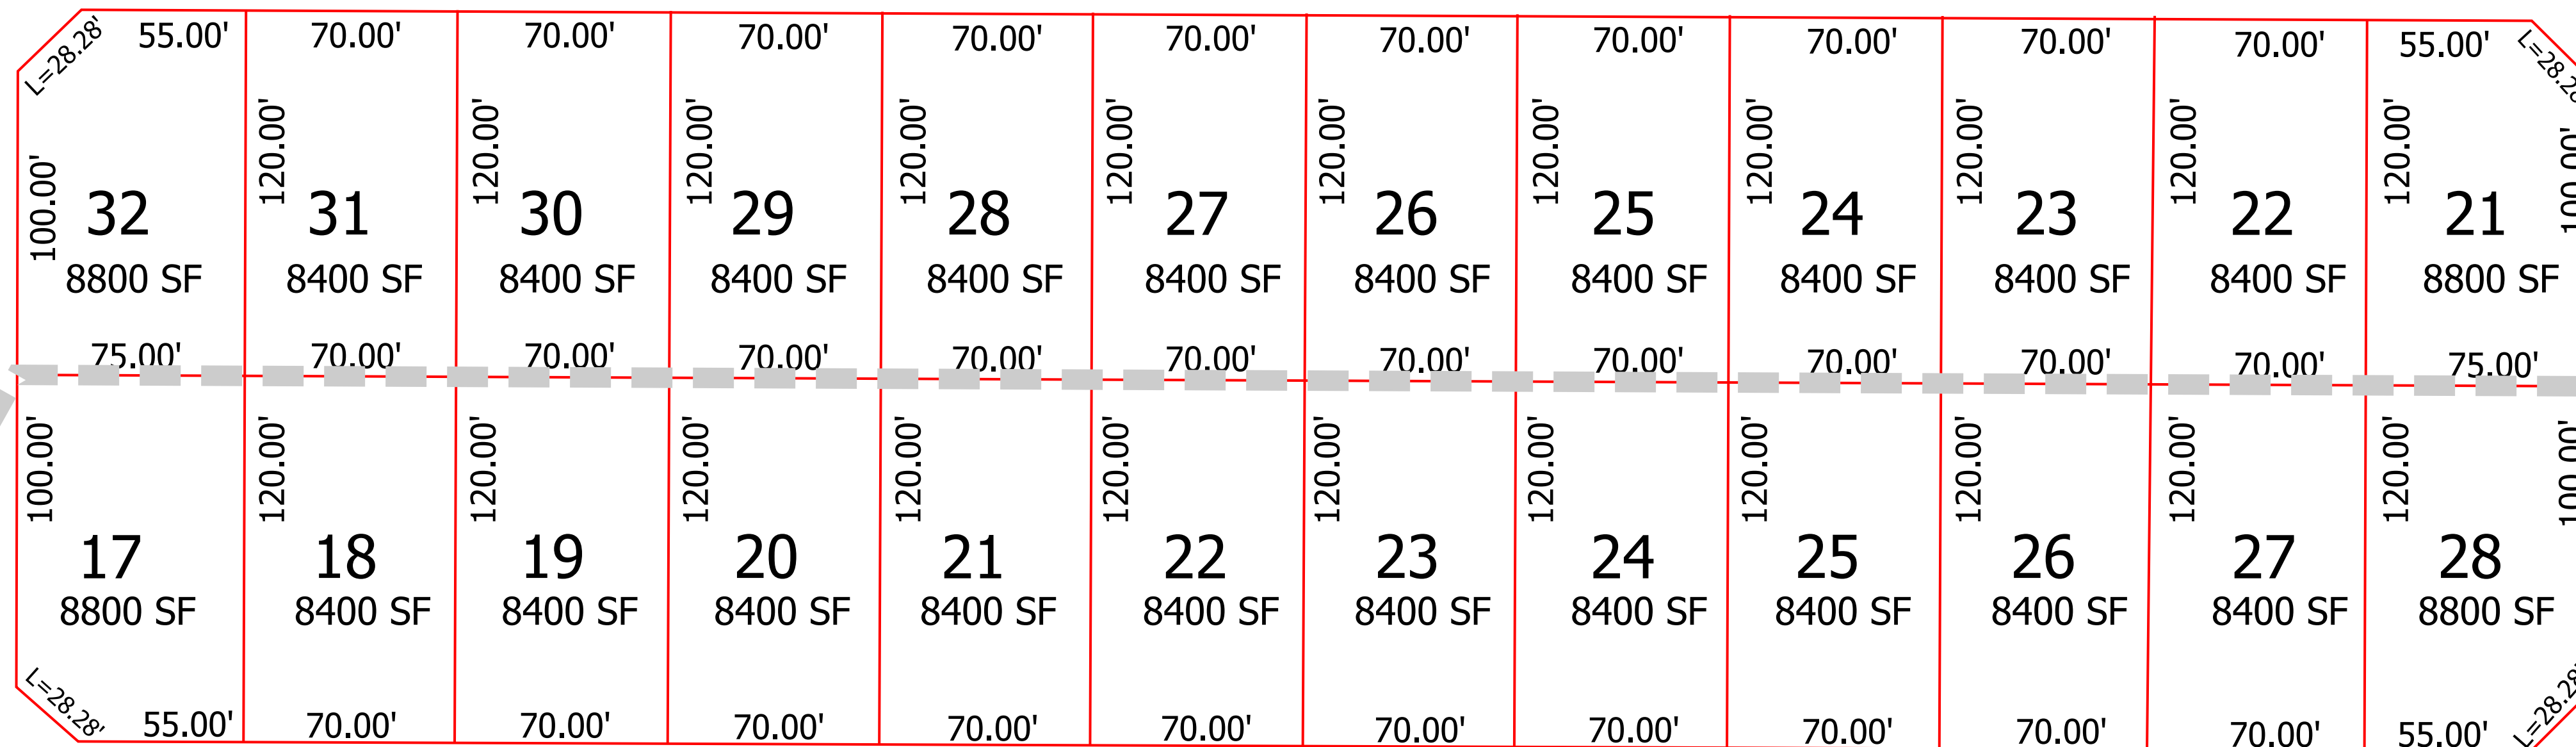

FROEHLICH
SIGNATURE HOMES

Tract 6577

THE
ENCLAVE
at BV

BUENA VISTA ROAD

CROWN HEIGHTS STREET

EVERCLEAR AVENUE

PHASE 1

ARUNDEL WAY

PHASE 2

GARRISON STREET

ANIAK RIVER WAY