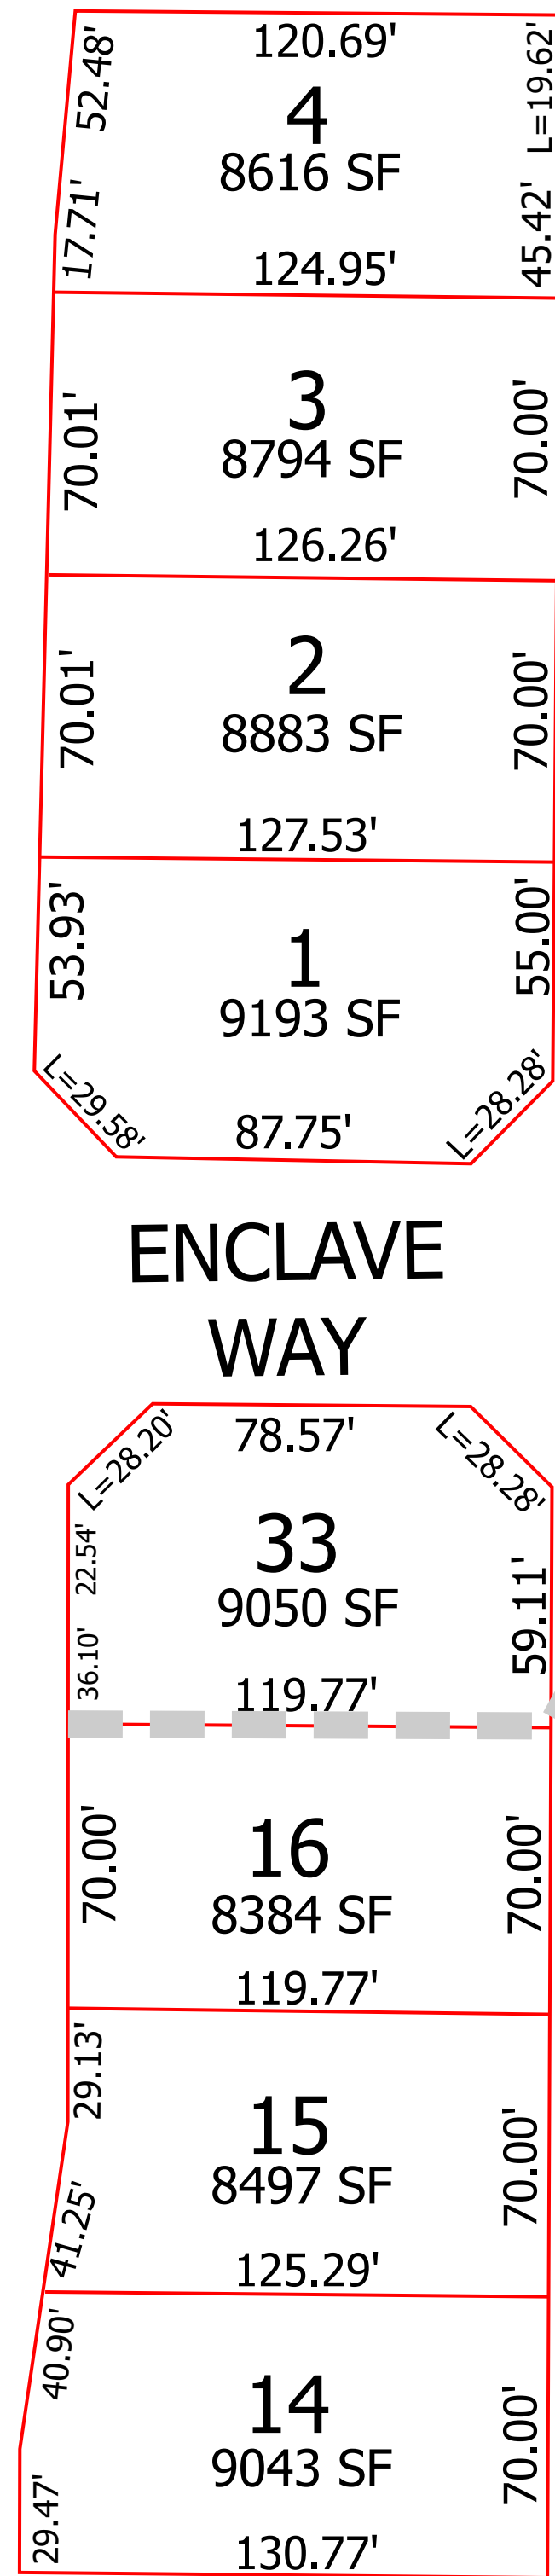

FROEHLICH
SIGNATURE HOMES

Tract 6577

THE
ENCLAVE
at BV

BUENA VISTA ROAD

CROWN HEIGHTS STREET

EVERCLEAR AVENUE

PHASE 1

ARUNDEL WAY

PHASE 2

GARRISON STREET

ANIAK RIVER WAY