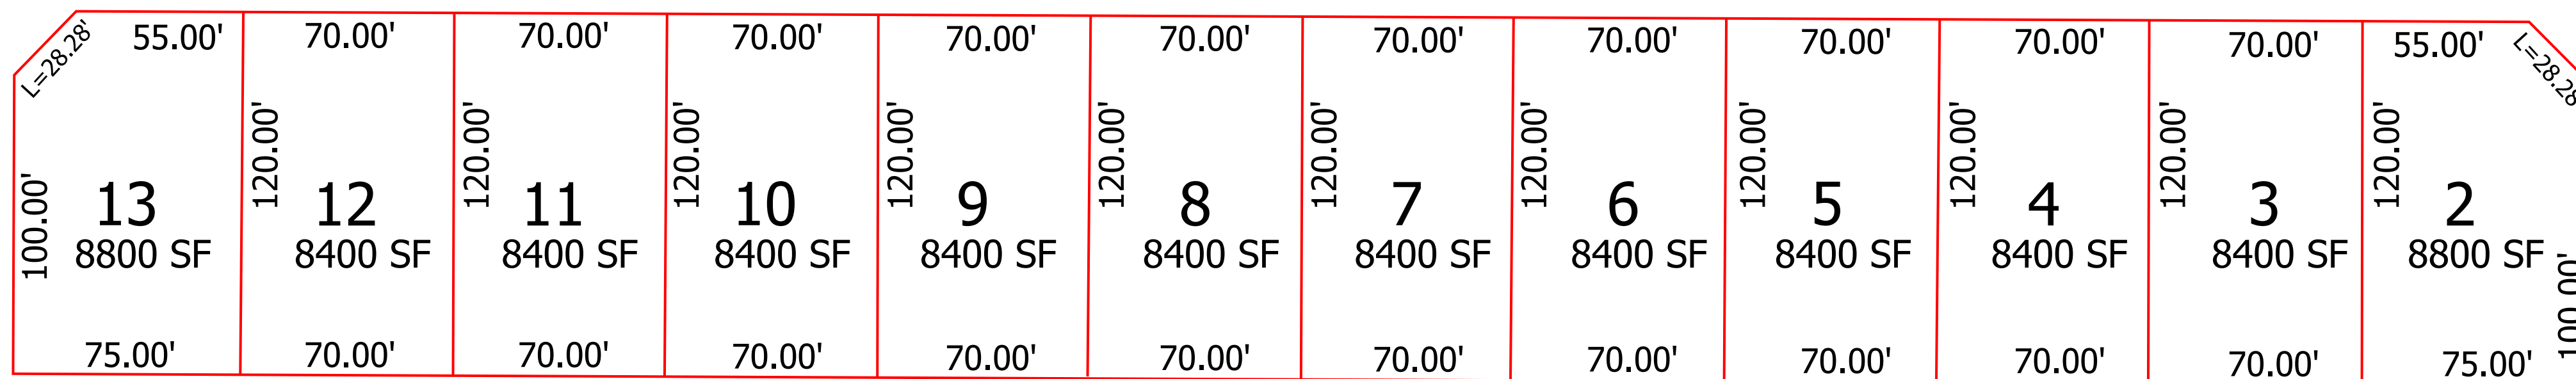

FROEHLICH
SIGNATURE HOMES

Tract 6577

THE
ENCLAVE
at BV

BUENA VISTA ROAD

CROWN HEIGHTS STREET

EVERCLEAR AVENUE

PHASE 1

ARUNDEL WAY

PHASE 2

GARRISON STREET

ANIAK RIVER WAY