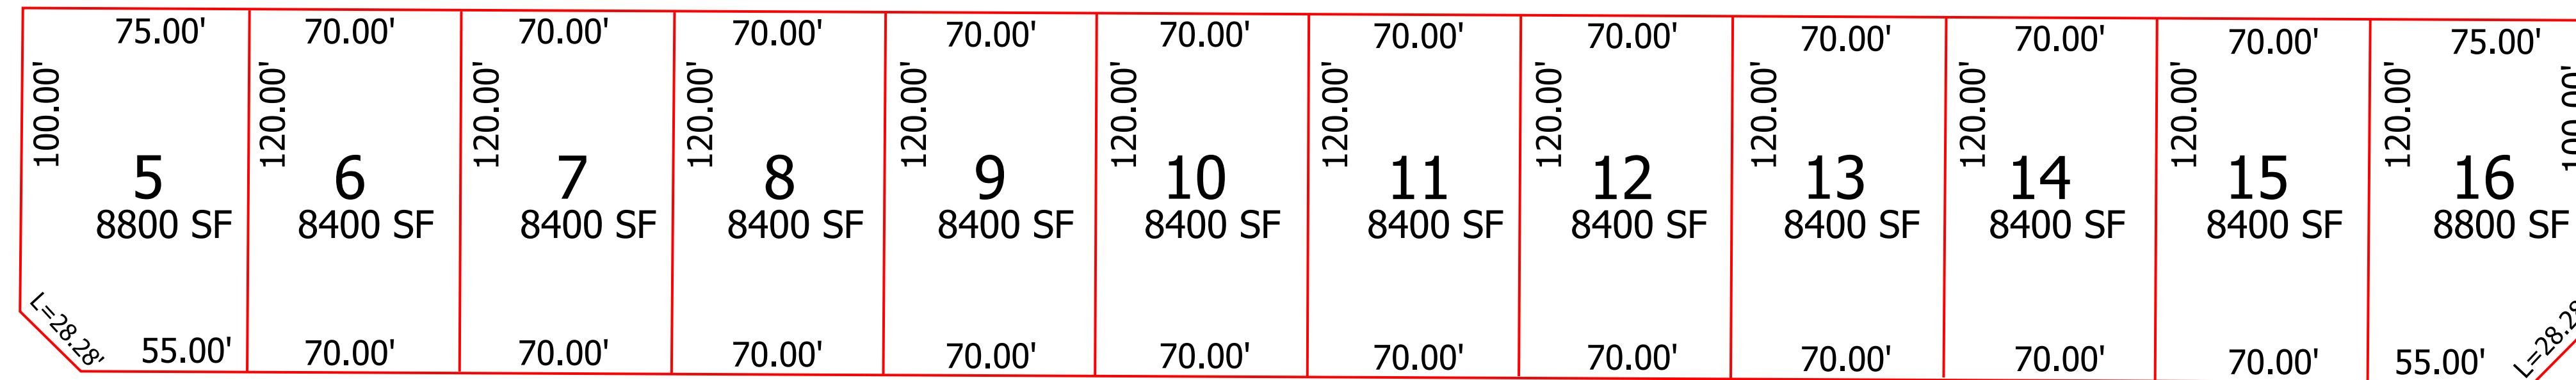

FROEHLICH
SIGNATURE HOMES

Tract 6577

THE
ENCLAVE
at BV

BUENA VISTA ROAD

CROWN HEIGHTS STREET

EVERCLEAR AVENUE

PHASE 1

ARUNDEL WAY

PHASE 2

GARRISON STREET

ANIAK RIVER WAY