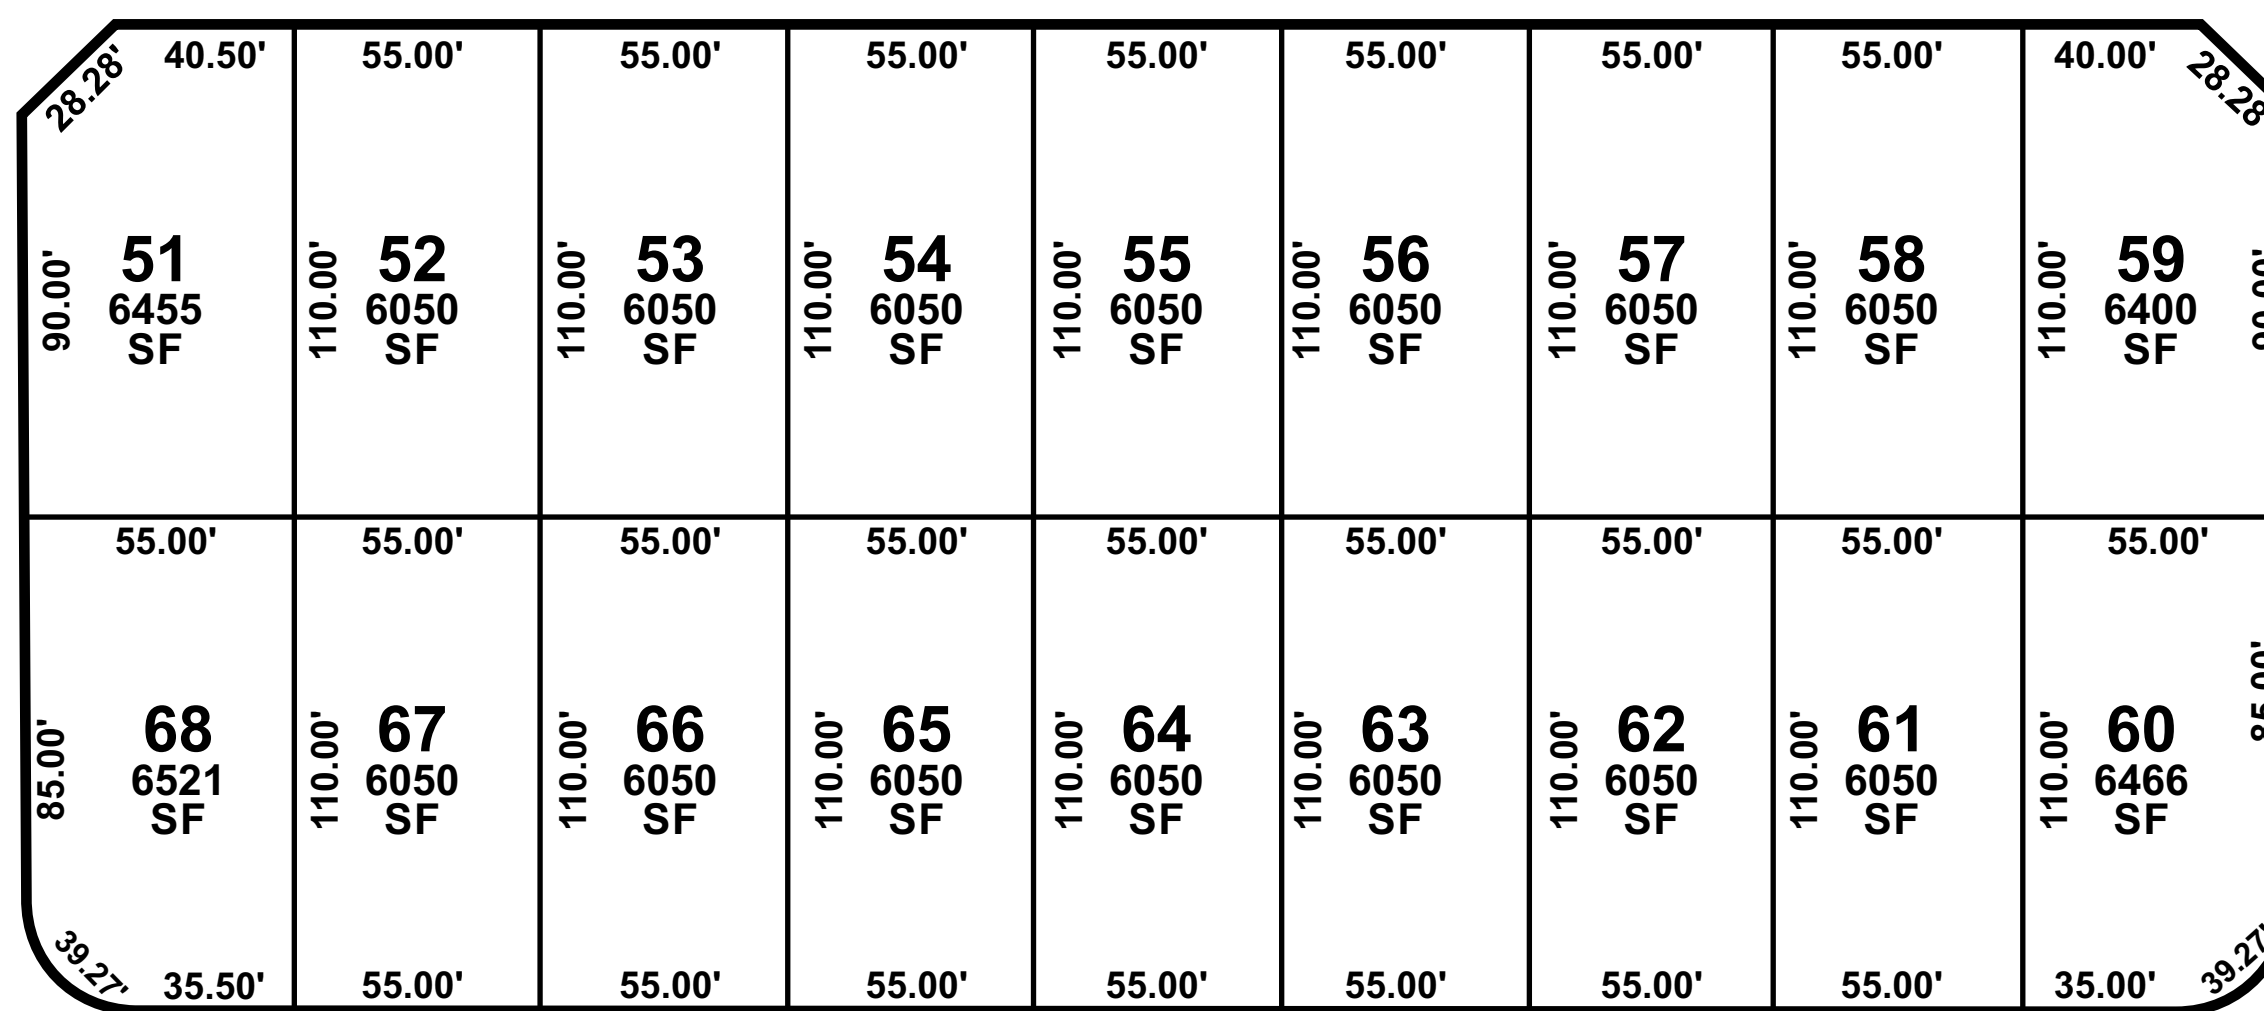

**FROEHLICH**  
SIGNATURE HOMES

ARGI RIVER AVENUE

CUYAMA RIVER STREET

HUSLIA RIVER AVENUE

NIGU RIVER STREET

McCLOUD RIVER AVENUE

MINAM RIVER WAY

NIGU RIVER STREET