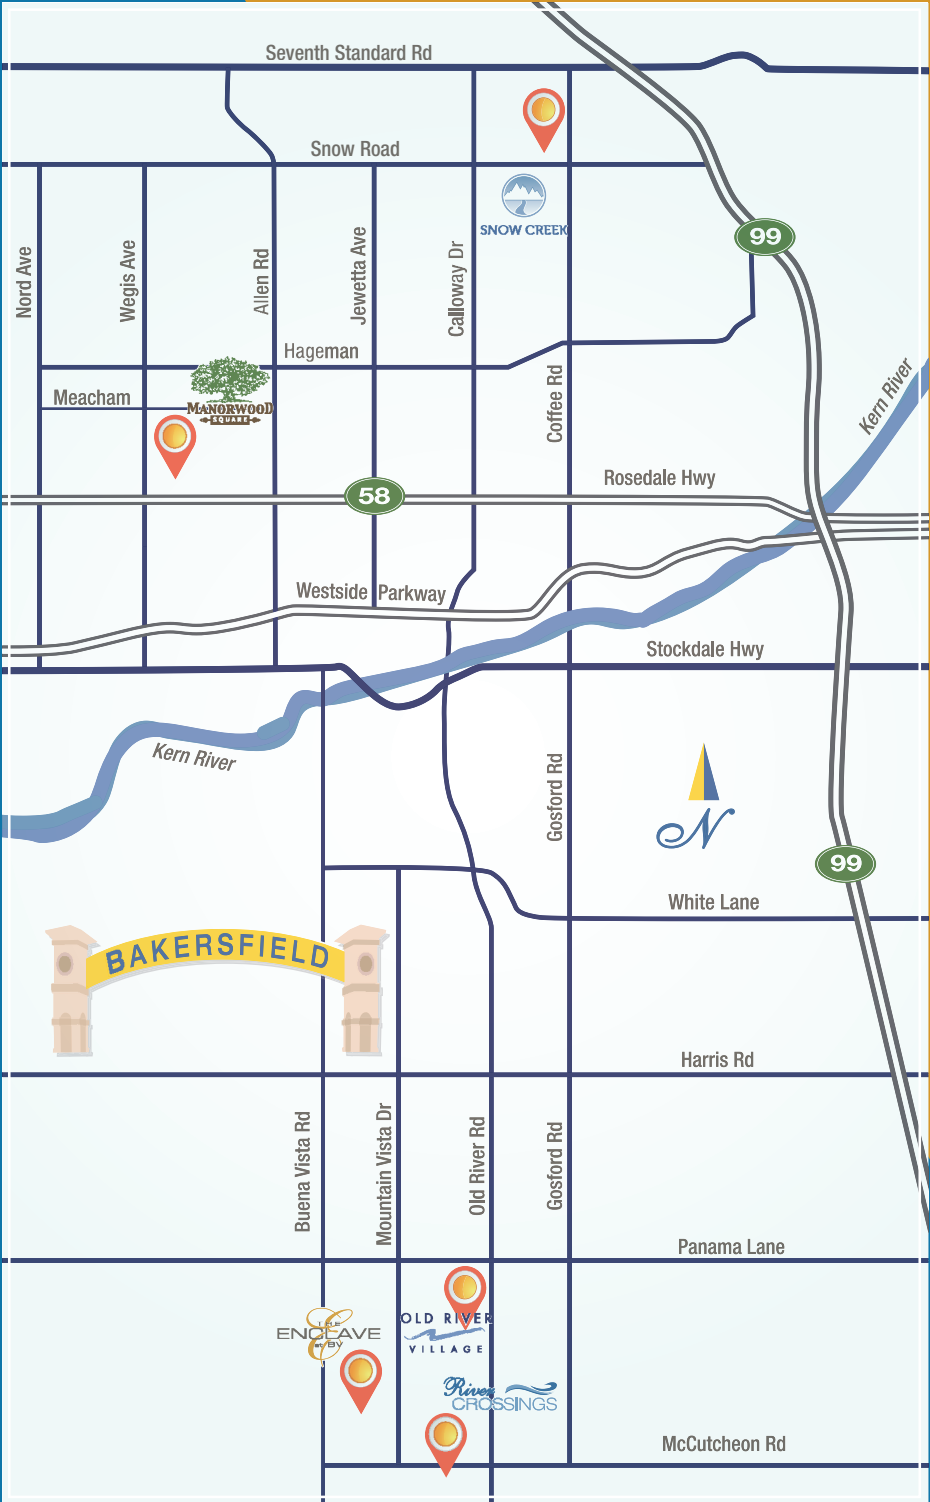

# Froehlich Signature Homes

*offers premier, exceptional homes in these great Bakersfield neighborhoods*

**Old River Village**  
From the mid \$500's

**The Enclave at BV**  
From the \$500's

SNOW CREEK

**Snow Creek**  
From the high \$600's

**River Crossings**  
From the \$400's

**Manorwood Square**  
From the high \$600's

**FROEHLICH**  
SIGNATURE HOMES

Call 661.588.0192 or 661.342.4788  
for more information. • [FroehlichHomes.com](http://FroehlichHomes.com)