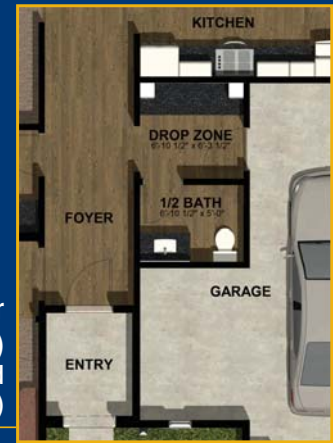

The Kendal
Base Plan
 (1938 sq. ft. conditioned area)

3 Bedroom Option
 Layout Variation
 (1938 sq. ft. conditioned area)

Flex Space as Guest Suite
 (2246 sq. ft. conditioned area w/this option)

Drop Zone
 (1944 sq. ft. conditioned area w/this option)

1/2 Bath at Foyer
 (w/Drop Zone only)
 (2000 sq. ft. conditioned area w/this option)

Enlarged Patio (Optional Patio A)

Floorplan Options